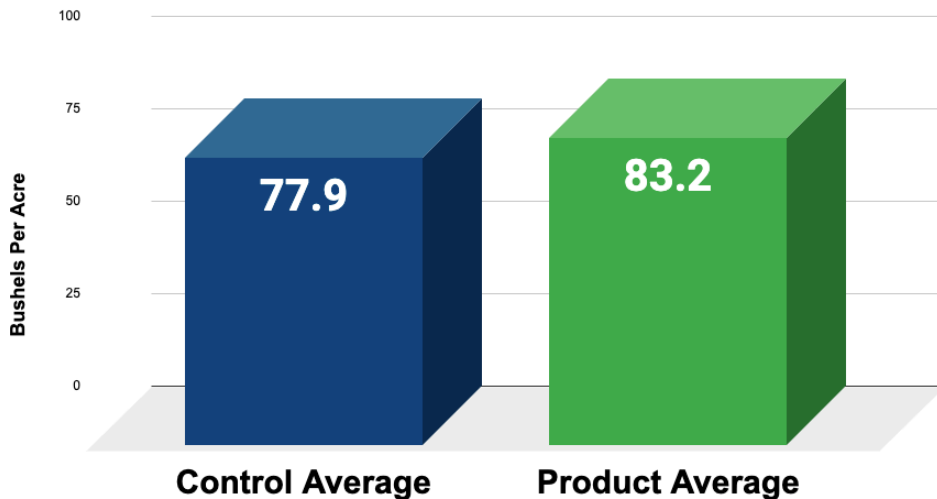

FORTIFIED STIMULATE® YIELD ENHANCER PLUS

SET THE FOUNDATION FOR HIGHER YIELDS

CROP: WINTER WHEAT

Fortified Stimulate® Yield Enhancer Plus: 2 oz. per 100 lbs seed

Application Method: Seed Treatment

Application Stage: Seed

Locations: 5 Locations

States: NE, WI (2), OH, TX

RESULTS

Control Average: 77.9 bushels per acre

Product Average: 83.2 bushels per acre

Difference: +5.4 bushels per acre

Control Average vs. Product Average

**+5.4
BUSHEL
PER
ACRE**

NOTES: