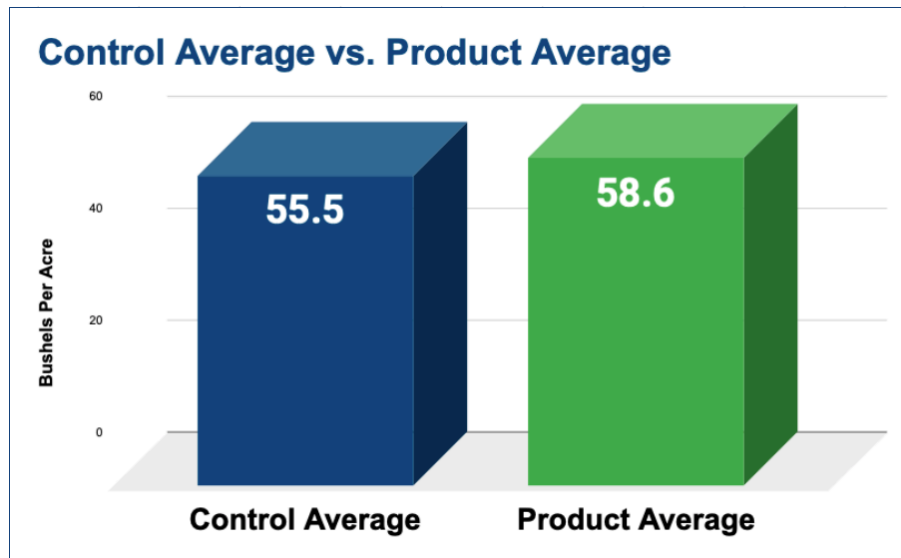

BIO-FORGE® ADVANCED

SET THE FOUNDATION FOR HIGHER YIELDS

CROP: SOYBEANS

Bio-Forge® Advanced: 2 oz. per 100 lbs. seed

Application Method: Seed Treatment

Application Stage: Seed

Locations: 6 Locations

States: IL, WI, ND, TX, MS, OK

RESULTS

Control Average: 55.5 bushels per acre

Product Average: 58.6 bushels per acre

Difference: +3.1 bushels per acre

Win Rate Across Replicated Plots: 100%

**+3.1
BUSHELS
PER
ACRE**

NOTES: