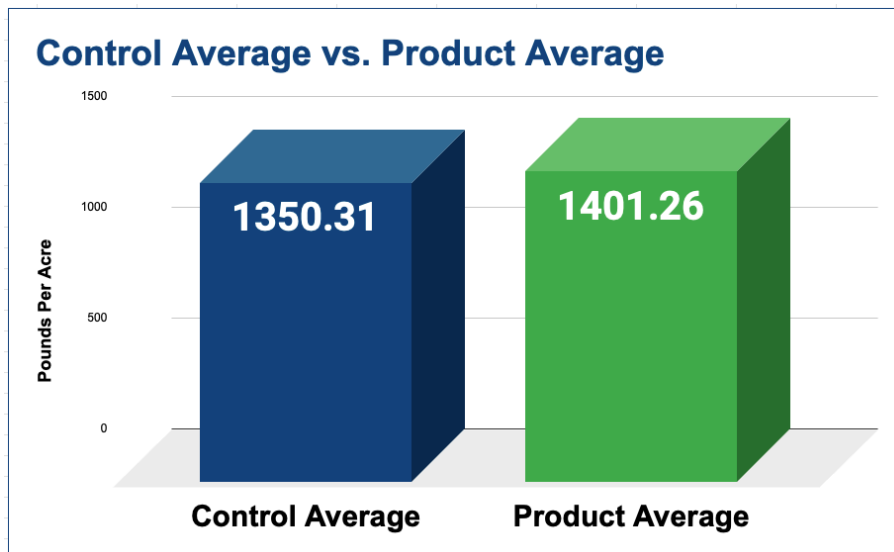

BIO-FORGE® ADVANCED

SET THE FOUNDATION FOR HIGHER YIELDS

CROP: COTTON

Bio-Forge® Advanced: 2 oz. per 100 lbs. seed

Application Method: Seed Treatment

Application Stage: Seed

Locations: 7 Locations

States: NC, MO, TX (2), MS, NC, OK

RESULTS

Control Average: 1350.34 pounds per acre

Product Average: 1401.26 pounds per acre

Difference: +50.94 pounds per acre

**+50.94
POUNDS
PER
ACRE**

NOTES: