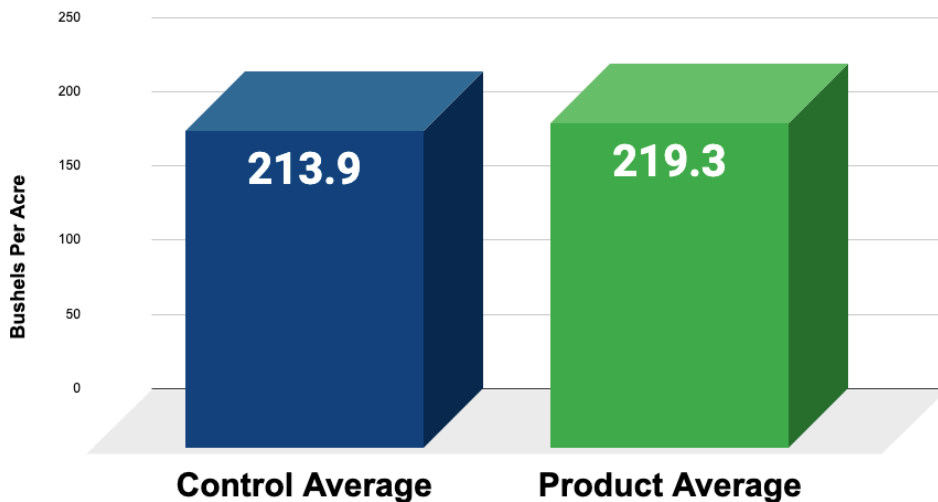

FORTIFIED STIMULATE® YIELD ENHANCER PLUS

SET THE FOUNDATION FOR HIGHER YIELDS

CROP: CORN

Fortified Stimulate® Yield Enhancer Plus: 4 oz. per acre

Application Method: In-Furrow

Application Stage: Planting

Locations: 18 Locations

States: ND (3), SD (3), IN (3), KS (3), WI (3), NC (3)

RESULTS

Control Average: 213.9 bushels per acre

Product Average: 219.3 bushels per acre

Difference: +5.4 bushels per acre

Win Rate Across Replicated Plots: 83.3%

Control Average vs. Product Average

**+5.4
BUSHEL
PER
ACRE**

NOTES: