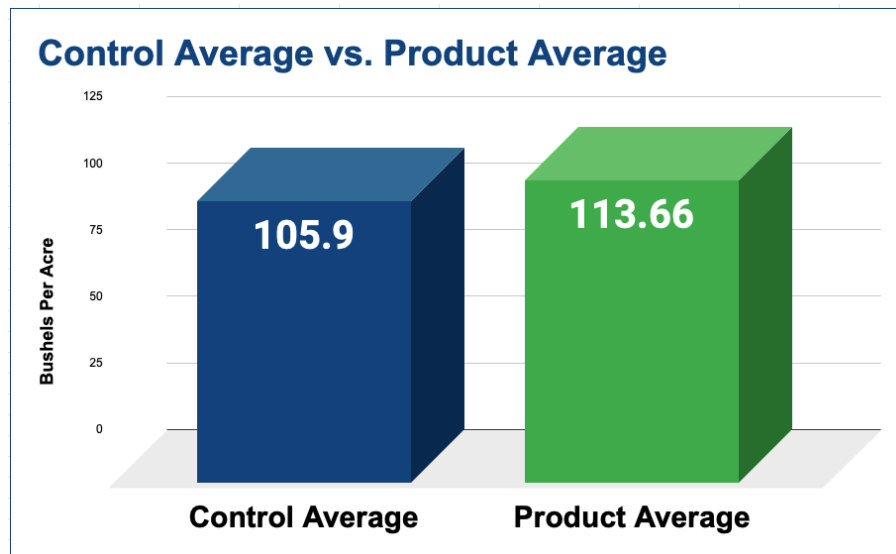

BIO-FORGE® ADVANCED

SET THE FOUNDATION FOR HIGHER YIELDS

CROP: BARLEY

Bio-Forge® Advanced: 2 oz. per 100 lbs seed

Application Method: Seed Treatment

Application Stage: Seed

Locations: 7 Locations

States: ND (5), CO, ID

RESULTS

Control Average: 105.9 bushels per acre
Product Average: 113.66 bushels per acre
Difference: +7.76 bushels per acre

**+7.76
BUSHELS
PER
ACRE**

NOTES: