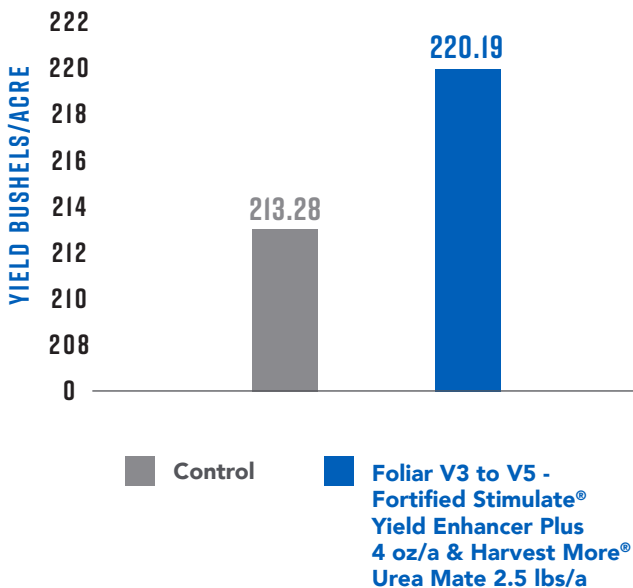

“GREEN UP” YELLOW CORN

Late planting and early cool, wet conditions have caused crops to get off to a slow start with very shallow roots. Optimize growth and limit yield loss with foliar applications. Stoller products can help your corn catch up on the season.

CORN PROGRAM TRIALS AVERAGE OF 16 LOCATIONS

OPTIMIZING YIELD POTENTIAL

Every Stoller product works to protect, enable or enhance the maximum genetic expression of the plant.

Bio-Forge® Advanced

Bio-Forge® Advanced provides a cost-effective solution to combat abiotic stress and enhance plant growth. It combines three stress management modes of action into one product, creating an unmatched level of stress management for optimizing plant productivity all season long. With abiotic stress factors taken care of, crops can use their energy toward productivity, growth and performance.

Stimulate® Yield Enhancer Plus or Fortified Stimulate® Yield Enhancer Plus

PGRs are essential for enhanced germination uniform emergence and vigorous growth. Stimulate® Yield Enhancer Plus contains the signaling molecules that enable optimal plant functioning. Its high-quality formulation determines the length of time the active ingredients remain effective to maintain vigorous plant growth. Fortified Stimulate® Yield Enhancer Plus helps plants maintain optimum hormone balance and sets the foundation for higher yields.